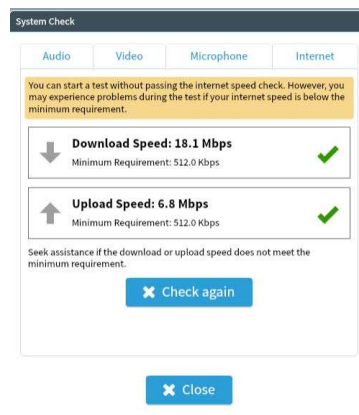

## How to Open the Surpass Test Driver

1. Open your web browser and go to <https://aan.surpass.com/secureassess/htmldelivery>. *Note:* Supported browsers include Google Chrome, Mozilla Firefox, Microsoft Edge, and Safari.
2. Check your computer system to ensure it is working correctly before starting a test in the Surpass Test Driver. Select System Check at the bottom of the Enter Keycode screen before launching the test. **DO NOT ENTER YOUR KEYCODE AT THIS TIME; IT MAY START THE EXAM.**

- The RITE includes video and audio, so you will need to perform a system check to verify that the computer is equipped with a media player that supports .mp4 file types. Press the System Check button at the bottom of the screen.
- The computer's download speed and upload speed can be checked against the minimum requirements as they appear on the screen.
- Contact your program coordinator about any issues encountered in the event you need to reschedule the RITE due to issues with the media player or internet speed or connectivity issues.