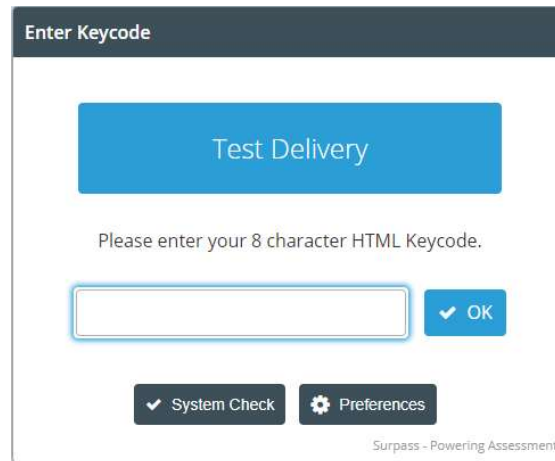

## How to Open the Surpass Test Driver

1. Open your web browser and go to <https://aan.surpass.com/secureassess/htmldelivery>. *Note:* Supported browsers include Google Chrome, Mozilla Firefox, Microsoft Edge, and Safari.
2. Check your computer system to ensure it is working correctly before starting a test in the Surpass Test Driver. Select System Check at the bottom of the Enter Keycode screen before launching the test. **DO NOT ENTER YOUR KEYCODE AT THIS TIME; IT MAY START THE EXAM.**

- The RITE includes video and audio, so you will need to perform a system check to verify that the computer is equipped with a media player that supports .mp4 file types. Press the System Check button at the bottom of the screen.
- The computer's download speed and upload speed can be checked against the minimum requirements as they appear on the screen.
- Contact your program coordinator about any issues encountered in the event you need to reschedule the RITE due to issues with the media player or internet speed or connectivity issues.